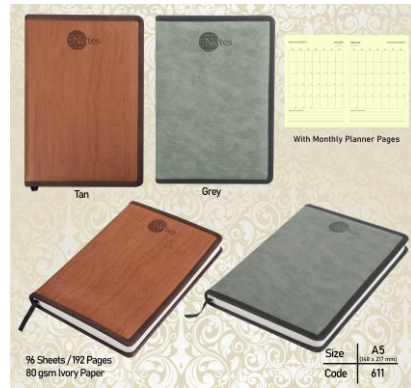

96 Sheets / 192 Pages
80 gsm Ivory Paper

With Monthly Planner Pages

Size	A5 <small>(148 x 217 mm)</small>
Code	629

Sky Blue (A5 only)

Tan (A6 only)

96 Sheets / 192 Pages
80 gsm Ivory Paper

Size	A5 <small>(148 x 217 mm)</small>	A6 <small>(105 x 148 mm)</small>
Code	625	225

Size	A5 <small>(148 x 217 mm)</small>
Code	622

96 Sheets / 192 Pages
80 gsm Ivory Paper

Saina Print & Pack Solutions

Regular Notebook

Saina Print & Pack Solutions

Regular Notebook

96 Sheets / 192 Pages
80 gsm Ivory Paper

With Monthly Planner Pages

Size	A5 (148 x 210 mm)
Code	615L

96 Sheets / 192 Pages
80 gsm Ivory Paper

Size	A5 (148 x 210 mm)	B5 (125 x 175 mm)
Code	615 Gold	715 Black

96 Sheets / 192 Pages
80 gsm Ivory Paper

With Monthly Planner Pages

Size	A5 (148 x 210 mm)
Code	611

96 Sheets / 192 Pages
80 gsm Ivory Paper

Size	A5 (148 x 210 mm)
Code	609

With Monthly Planner Pages

Saina Print & Pack Solutions

Regular Notebook

Saina Print & Pack Solutions