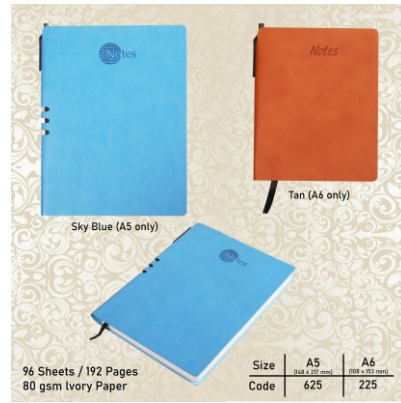

Size | A5
104 x 177 mm
Code | 636

Size | A5
104 x 177 mm
Code | 634

96 Sheets / 192 Pages
80 gsm Ivory Paper

Size | A5
104 x 177 mm
Code | 632

With Monthly Planner Pages

96 Sheets / 192 Pages
80 gsm Ivory Paper

96 Sheets / 192 Pages
80 gsm Ivory Paper

Size | A5
104 x 177 mm
Code | 631

Saina Print & Pack Solutions

Regular Notebook

96 Sheets / 192 Pages
80 gsm Ivory Paper

Size	A5 <small>(148 x 217 mm)</small>
Code	630

96 Sheets / 192 Pages
80 gsm Ivory Paper

With Monthly Planner Pages

Size	A5 <small>(148 x 217 mm)</small>
Code	629

Sky Blue (A5 only)

Tan (A6 only)

96 Sheets / 192 Pages
80 gsm Ivory Paper

Size	A5 <small>(148 x 217 mm)</small>	A6 <small>(105 x 148 mm)</small>
Code	625	225

Size	A5 <small>(148 x 217 mm)</small>
Code	622

96 Sheets / 192 Pages
80 gsm Ivory Paper

Saina Print & Pack Solutions

Regular Notebook

Saina Print & Pack Solutions

Regular Notebook

96 Sheets / 192 Pages
80 gsm Ivory Paper