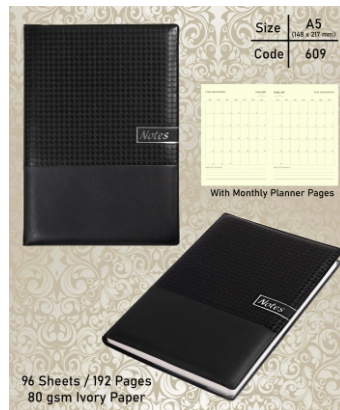

96 Sheets / 192 Pages
80 gsm Ivory Paper

With Monthly Planner Pages

Size	A5 <small>(148 x 217 mm)</small>
Code	629

Sky Blue (A5 only)

Tan (A6 only)

96 Sheets / 192 Pages
80 gsm Ivory Paper

Size	A5 <small>(148 x 217 mm)</small>	A6 <small>(105 x 148 mm)</small>
Code	625	225

Size	A5 <small>(148 x 217 mm)</small>
Code	622

96 Sheets / 192 Pages
80 gsm Ivory Paper

Saina Print & Pack Solutions

Regular Notebook

Saina Print & Pack Solutions

Regular Notebook

96 Sheets / 192 Pages
80 gsm Ivory Paper

With Monthly Planner Pages

Size	A5 (148 x 210 mm)
Code	615L

96 Sheets / 192 Pages
80 gsm Ivory Paper

Size	A5 (148 x 210 mm)	B5 (125 x 175 mm)
Code	615 Gold	715 Black

96 Sheets / 192 Pages
80 gsm Ivory Paper

With Monthly Planner Pages

Size	A5 (148 x 210 mm)
Code	611

96 Sheets / 192 Pages
80 gsm Ivory Paper

Size	A5 (148 x 210 mm)
Code	609

With Monthly Planner Pages

Saina Print & Pack Solutions

Regular Notebook

Saina Print & Pack Solutions