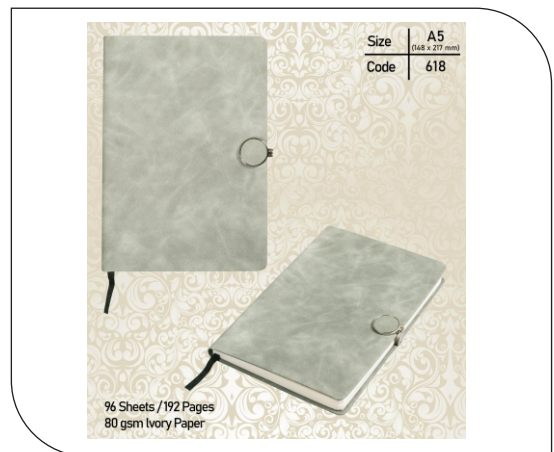

96 Sheets / 192 Pages
80 gsm Ivory Paper

Size | A5
104 x 177 mm
Code | 631

Saina Print & Pack Solutions

Regular Notebook

96 Sheets / 192 Pages
80 gsm Ivory Paper

Size	A5 <small>(148 x 217 mm)</small>
Code	630

96 Sheets / 192 Pages
80 gsm Ivory Paper

With Monthly Planner Pages

Size	A5 <small>(148 x 217 mm)</small>
Code	629

Sky Blue (A5 only)

Tan (A6 only)

96 Sheets / 192 Pages
80 gsm Ivory Paper

Size	A5 <small>(148 x 217 mm)</small>	A6 <small>(105 x 148 mm)</small>
Code	625	225

Size	A5 <small>(148 x 217 mm)</small>
Code	622

96 Sheets / 192 Pages
80 gsm Ivory Paper

Saina Print & Pack Solutions

Regular Notebook

Saina Print & Pack Solutions

Regular Notebook

96 Sheets / 192 Pages
80 gsm Ivory Paper

With Monthly Planner Pages

Size	A5 (148 x 210 mm)
Code	615L

96 Sheets / 192 Pages
80 gsm Ivory Paper

Size	A5 (148 x 210 mm)	B5 (125 x 175 mm)
Code	615 Gold	715 Black

96 Sheets / 192 Pages
80 gsm Ivory Paper