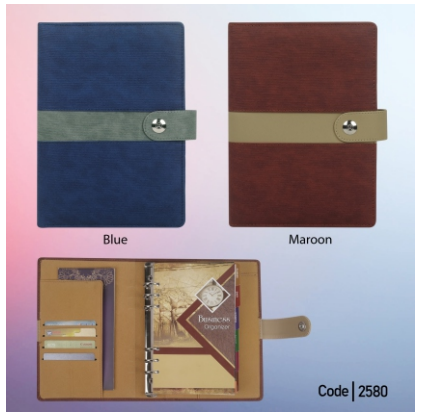

Saina Print & Pack Solutions

DIARY & NOTEBOOK BROCHURE

2023-2024

Saina Print & Pack Solutions

Business Organizer

Saina Print & Pack Solutions

Business Organizer

Black

Tan

Code | 2560

Tan

Grey

Brown

Gold

Code | 2550

Brown