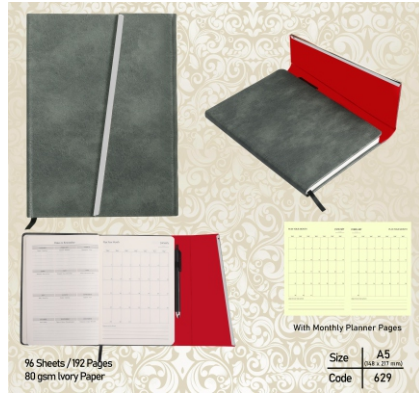

Size | A5
104 x 177 mm
Code | 636

Size | A5
104 x 177 mm
Code | 634

96 Sheets / 192 Pages
80 gsm Ivory Paper

Size | A5
104 x 177 mm
Code | 632

With Monthly Planner Pages

96 Sheets / 192 Pages
80 gsm Ivory Paper

96 Sheets / 192 Pages
80 gsm Ivory Paper

Size | A5
104 x 177 mm
Code | 631

Saina Print & Pack Solutions

Regular Notebook

96 Sheets / 192 Pages
80 gsm Ivory Paper

Size	A5 <small>(148 x 217 mm)</small>
Code	630

96 Sheets / 192 Pages
80 gsm Ivory Paper

With Monthly Planner Pages

Size	A5 <small>(148 x 217 mm)</small>
Code	629

Sky Blue (A5 only)

Tan (A6 only)

96 Sheets / 192 Pages
80 gsm Ivory Paper

Size	A5 <small>(148 x 217 mm)</small>	A6 <small>(105 x 148 mm)</small>
Code	625	225