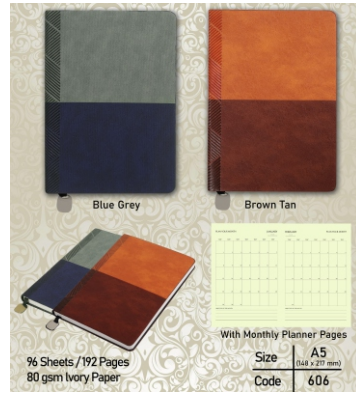

Size	A5 <small>(148 x 217 mm)</small>
Code	622

96 Sheets / 192 Pages
80 gsm Ivory Paper

Saina Print & Pack Solutions

Regular Notebook

Saina Print & Pack Solutions

Regular Notebook

96 Sheets / 192 Pages
80 gsm Ivory Paper

With Monthly Planner Pages

Size	A5 (148 x 210 mm)
Code	615L

96 Sheets / 192 Pages
80 gsm Ivory Paper

Size	A5 (148 x 210 mm)	B5 (125 x 175 mm)
Code	615 Gold	715 Black

96 Sheets / 192 Pages
80 gsm Ivory Paper

With Monthly Planner Pages

Size	A5 (148 x 210 mm)
Code	611

96 Sheets / 192 Pages
80 gsm Ivory Paper

Size	A5 (148 x 210 mm)
Code	609

With Monthly Planner Pages

Saina Print & Pack Solutions

Regular Notebook

Saina Print & Pack Solutions

Thin Notebook

Size | A5
(148 x 210 mm)
Code | 665

80 Sheets / 160 Pages
80 gsm Ivory Paper

Size | A5
(148 x 210 mm)
Code | 685

80 Sheets / 160 Pages
80 gsm Ivory Paper

Grey

Rust

Dark Blue