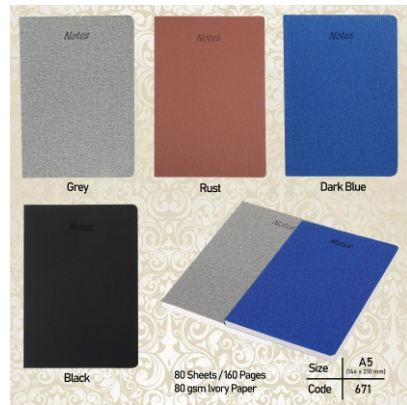

With Monthly Planner Pages

Size	A5 (148 x 210 mm)
Code	611

96 Sheets / 192 Pages
80 gsm Ivory Paper

Size	A5 (148 x 210 mm)
Code	609

With Monthly Planner Pages

Saina Print & Pack Solutions

Regular Notebook

Saina Print & Pack Solutions

Thin Notebook

Size | A5
(148 x 210 mm)
Code | 665

80 Sheets / 160 Pages
80 gsm Ivory Paper

Size | A5
(148 x 210 mm)
Code | 685

80 Sheets / 160 Pages
80 gsm Ivory Paper

Grey

Rust

Dark Blue