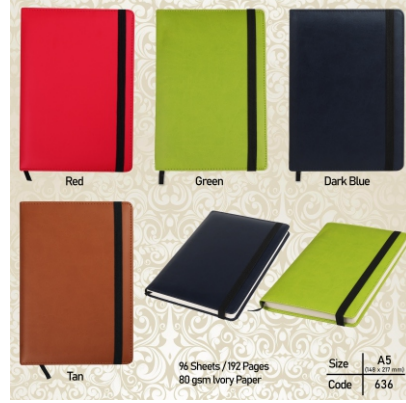

96 Sheets / 192 Pages
80 gsm Ivory Paper

Size	A5
	148 x 217 mm
Code	649

96 Sheets / 192 Pages
80 gsm Ivory Paper

Saina Print & Pack Solutions

Regular Notebook

96 Sheets / 192 Pages
80 gsm Ivory Paper

Size	A5 <small>(148 x 217 mm)</small>
Code	644

100 Sheets / 200 Pages
80 gsm Ivory Paper

Size	A5 <small>(148 x 217 mm)</small>
Code	642

96 Sheets / 192 Pages
80 gsm Ivory Paper

Size	A5 <small>(148 x 217 mm)</small>
Code	640

96 Sheets / 192 Pages
80 gsm Ivory Paper

Size	A5 <small>(148 x 217 mm)</small>
Code	638

Saina Print & Pack Solutions

Regular Notebook

Red

Green

Dark Blue

Tan

96 Sheets / 192 Pages
80 gsm Ivory Paper